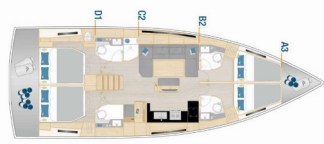

HANSE 460

Fibi (2024)

[Vala Charter](#) and or type unkn

Studio Tim D.O.O. • Riva 14 • 52100 Pula • Croatia

Phone: +385 52 213 988

E-mail: info@vala-charter.com

Web: www.vala-charter.com

Yacht Base	ACI Marina Pula, Croazia
Yacht ID	14
Yacht Brands	Hanse Yachts
Yacht Name	Fibi
Production Year	2024
Length	48 Ft
Cabins	4
Berths	8 + 2
WC	4