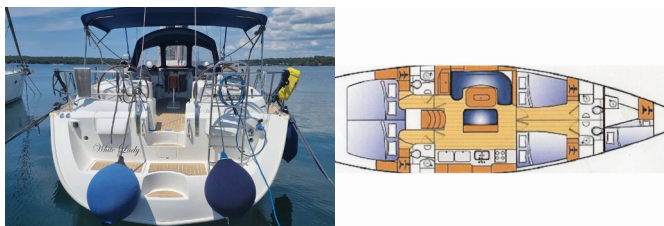

Yacht Base	ACI Marina Pula, Croatia
Yacht ID	11
Yacht Brands	Beneteau
Yacht Name	White Lady
Production Year	2005
Length	51 Ft
Cabins	4 + 1
Berths	8 + 2 + 1
WC	4

**COMFORT:** Blankets, Cockpit cushions, Pillows

**DECK:** Bimini top, Cockpit table, Cockpit/stern, outside shower, Dinghy, Electric anchor windlass, Gangway, Sprayhood, Teak cockpit, Teak deck, Teak seats in cockpit

**ENTERTAINMENT:** Radio CD mp3 player